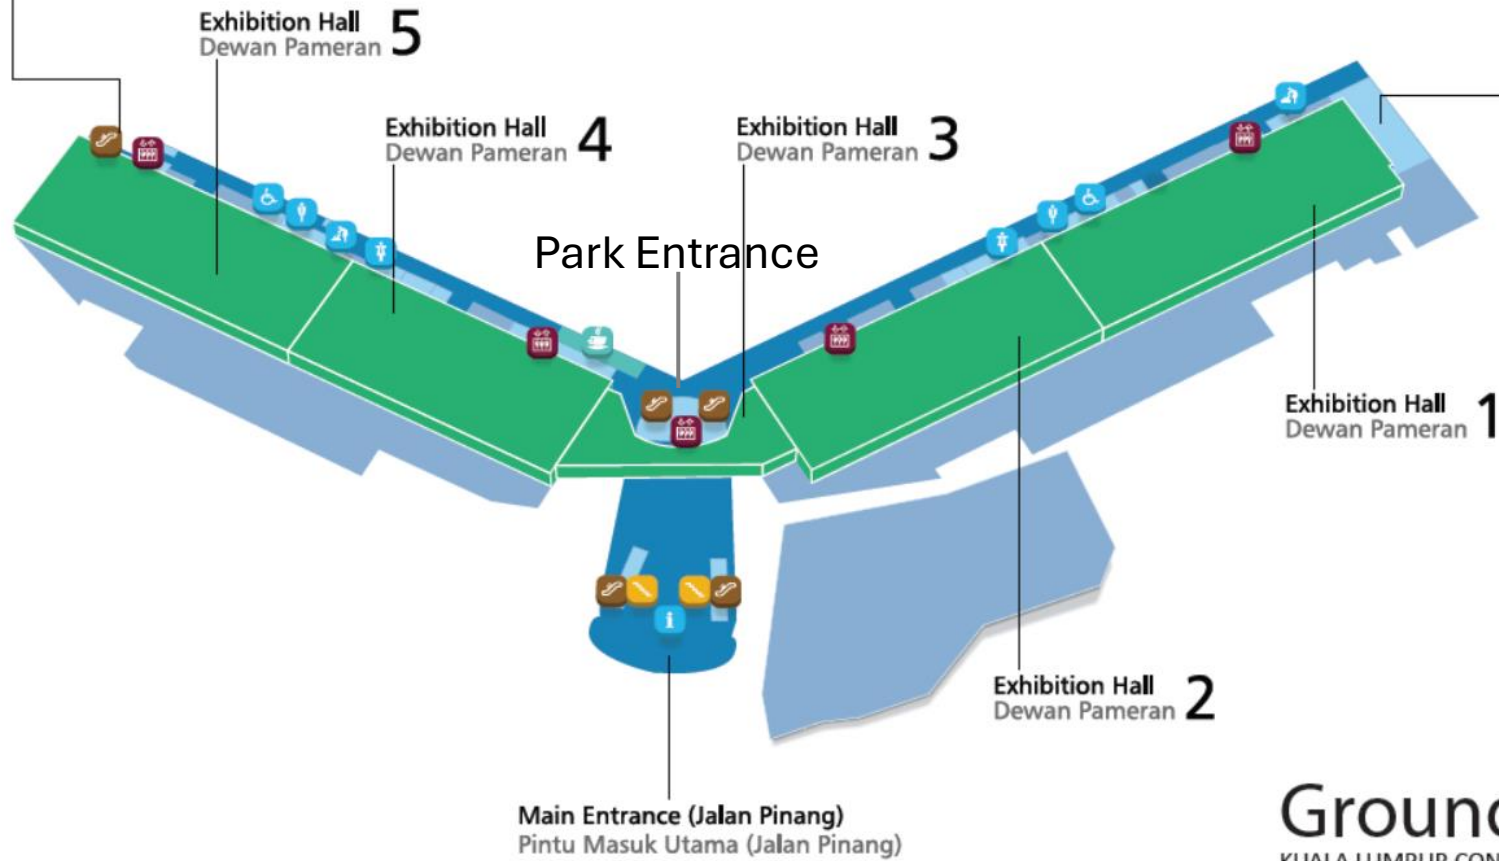

KUALA LUMPUR CONVENTION CENTRE

West Entrance (To Mandarin Oriental Hotel)
Pintu Masuk Barat (Ke Hotel Mandarin Oriental)

East Entrance (To Traders Hotel)
Pintu Masuk Timur (Ke Hotel Traders)

Ground Floor
KUALA LUMPUR CONVENTION CENTRE

Uniquely World-class

© Kuala Lumpur Convention Centre. All Rights Reserved.