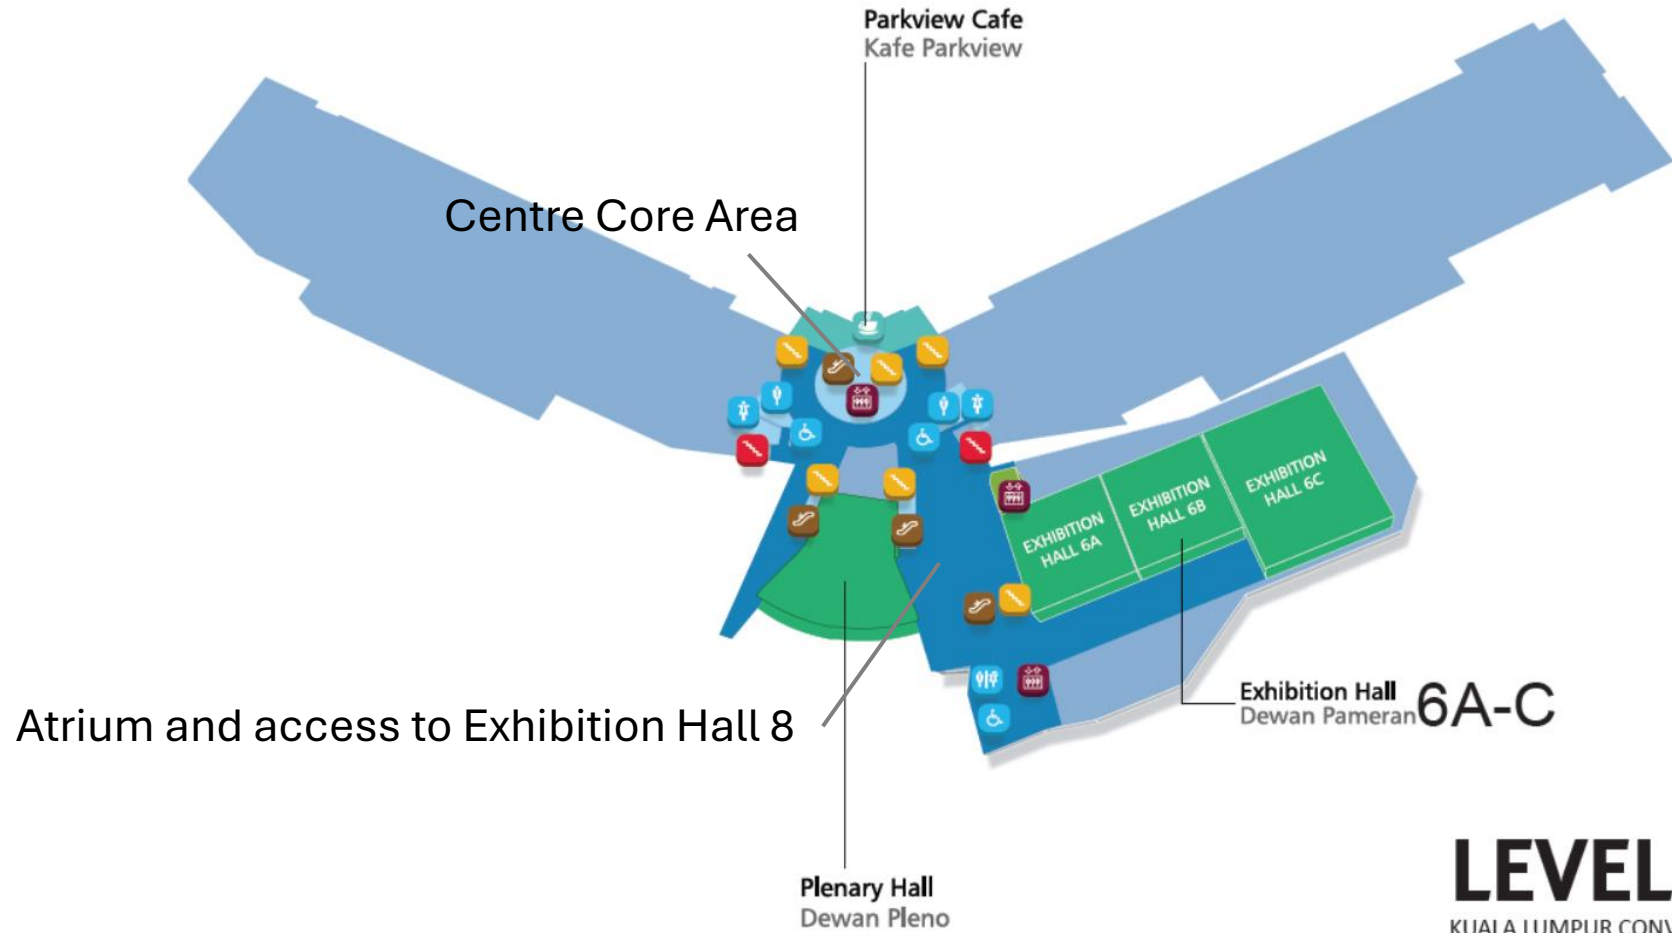

East Entrance (To Traders Hotel)
Pintu Masuk Timur (Ke Hotel Traders)

Ground Floor
KUALA LUMPUR CONVENTION CENTRE

Uniquely World-class

© Kuala Lumpur Convention Centre. All Rights Reserved.

KUALA LUMPUR CONVENTION CENTRE

- Go up these steps to Ground Floor

- Enter via Park Entrance. There is a security check point with metal detectors

On 10 Sept 2024

- Take Centre Core lift or escalator up to Level 1

On 11 Sept 2024

- Take escalator up to Level 4. You will reach the venue for SOFTECAsia (Meeting Room 406 – 410)

© Kuala Lumpur Convention Centre. All Rights Reserved.

On 10 Sept 2024

- Take Centre Core lift or escalator up to Level 1

On 11 Sept 2024

- Take escalator up to Level 4. You will reach the venue for SOFTECAAsia (Meeting Room 406 – 410)

On 10 Sept 2024 only

- Proceed towards Atrium where access to Hall 6, 7 & 8 are located proceed to Level 4 via the stated lifts or escalator. You will then arrive at Exhibition Hall 8 (SOFTECAAsia venue on 10 September 2024)